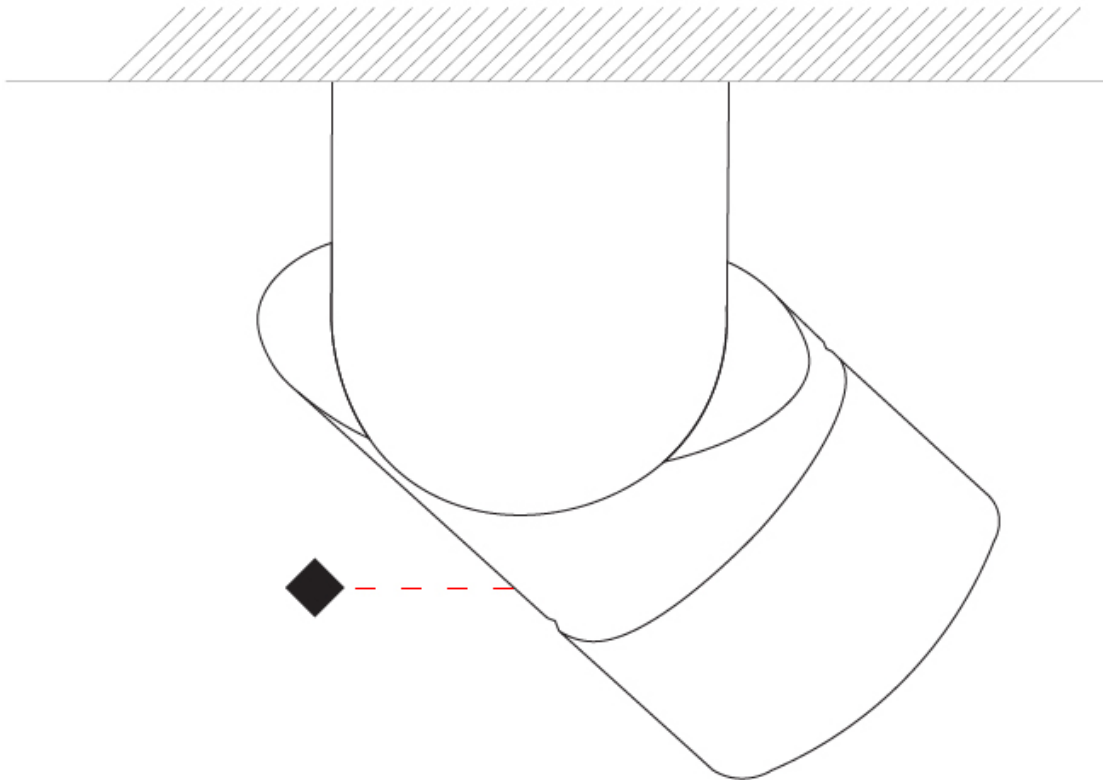

BOB RECESSED

A7200006-

PROJECT

TYPE

SPECIFIER

QUANTITY

DATE

Disclaimer

white lamp head with white base and side, black lamp head with black base and side, black lamp head with silver base and black side